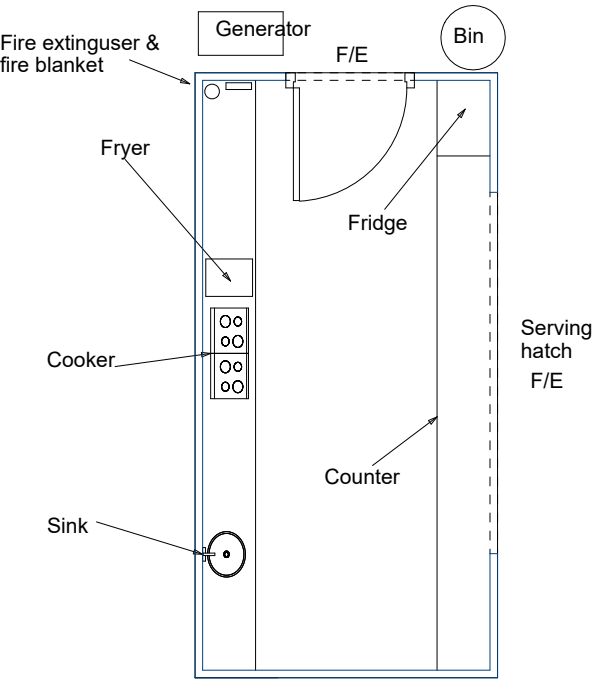

Location: Lay-by The Parkway, Larkhill, Amesbury

Mr S Gunduz
Hot Food Trailer

Drawing No. 1

Scale 1:50 A4

4m wide x 2m deep x 3m high

Plan

Front

Side

Rear

Side