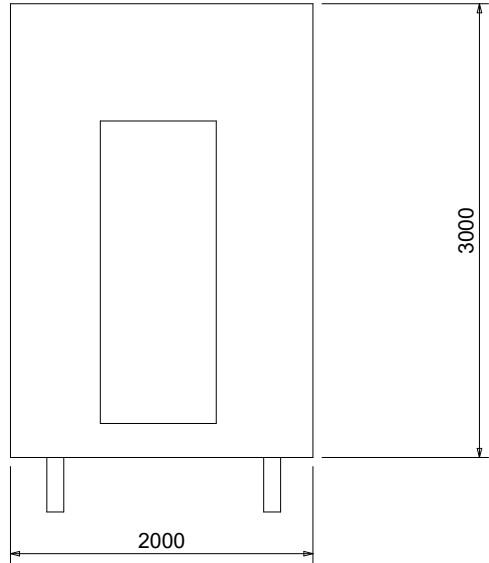

Location: Lay-by The Parkway, Larkhill, Amesbury

Mr S Gunduz
Hot Food Trailer

Drawing No. 1

Scale 1:50 A4

4m wide x 2m deep x 3m high

Plan

Front

Side

Rear

Side