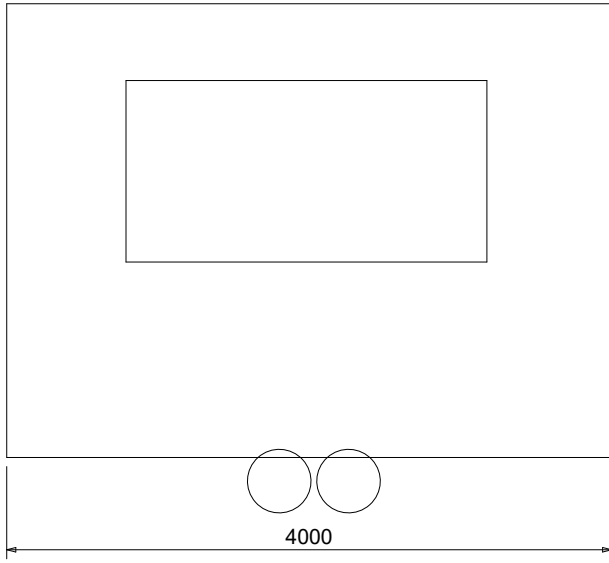

Location: Lay-by The Parkway, Larkhill, Amesbury

Mr S Gunduz
Hot Food Trailer

Drawing No. 1

Scale 1:50 A4

4m wide x 2m deep x 3m high

Plan

Front

Side

Rear

Side